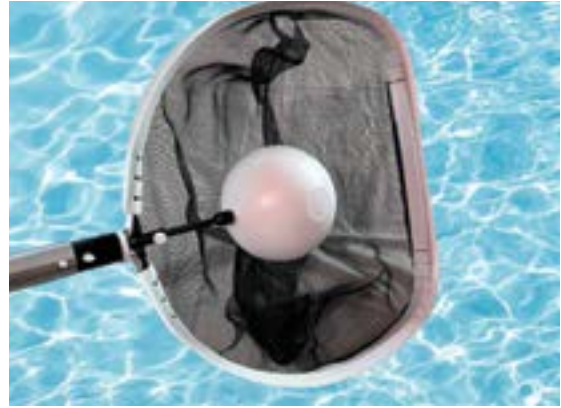

Midnight Opal with Luster

Moonstone Bay with Luster

Starlight Swirl with Luster

RIVER POOLS

River Pools' new A36 pool is the first in a new series of flat bottom pools, designed for games, gatherings, and lounging. With space to play and room to relax, this pool is sized at 16-feet wide by 36-feet long and 4-feet-6-inches deep, this pool has two sets of stairs connected by a long side bench. It's auto-cover ready, available in six color options, and made in the USA.

Contact: riverpoolsandspas.com

SKIM360 PRODUCTS

The New 18-inch SKiM360 Floater/RAKE Combo combines the ability to skim the surface and rake the bottom of a pool with the same tool. With its patented float assembly attached, anyone from kids to seniors can skim with zero weight of the pole and skimmer. Simply remove the float and head to the bottom to effortlessly get the job done.

Contact: SKiM360products.com

SKIMMER SAVER

Skimmer Saver is a veteran-owned, USA-made, and patented pool protection that prevents leaves, toys, critters, and debris from clogging the skimmer basket and burning out the pump. Just place it over the pool's intake to maintain chemical balance without worry. Ideal to protect clients' pools during storms without emergency trips, helping users manage their time more efficiently.