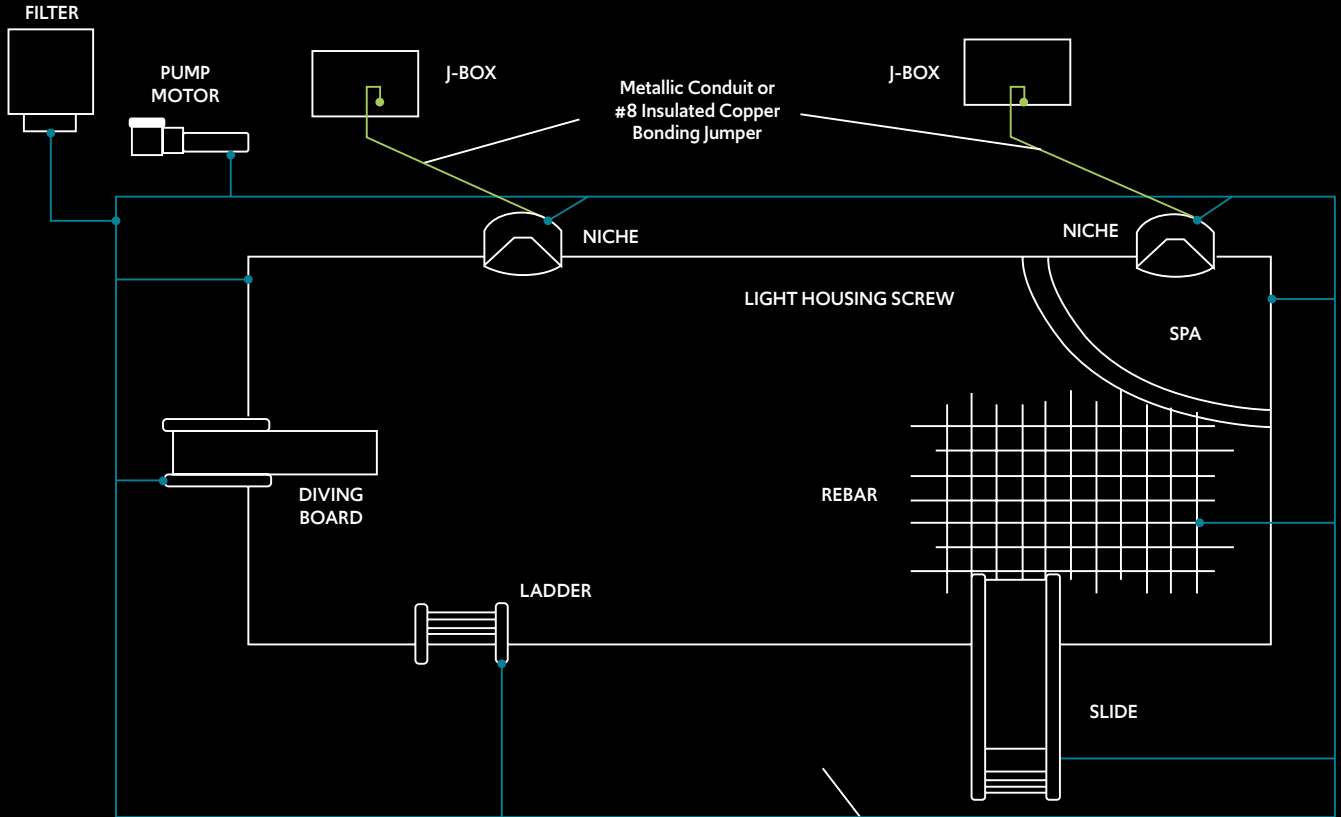

Helps reduce red-eye.

Works with all pool systems.

Sizes
10 LBS
25 LBS

Radiant Water. Smarter Chemistry.
Call Us TODAY! Phoenix® Pool Products
860-589-7502

BONDING

Different municipalities use different versions of the National Electrical Code. So be sure to check which edition you must follow. This could make the difference in such issues as whether No. 8 copper wire is permitted to bond decks or whether copper grid is required.

Don't use incorrect connectors.

When hooking up the bonding and grounding wires to a piece of equipment, you want the best connection possible to ensure that any current that needs to move has a clear path.