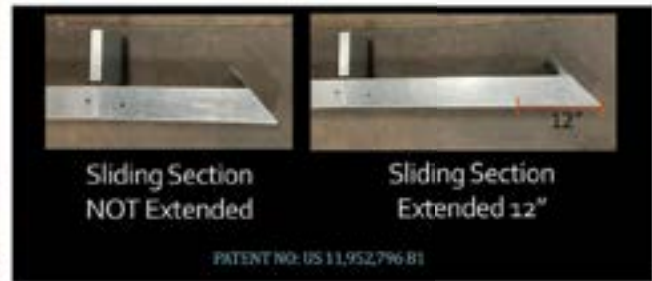

Sliding Adjustable End to ensure the perfect fit.

Sliding Section NOT Extended

Sliding Section Extended 12"

PATENT NO: US 11,952,796 B1