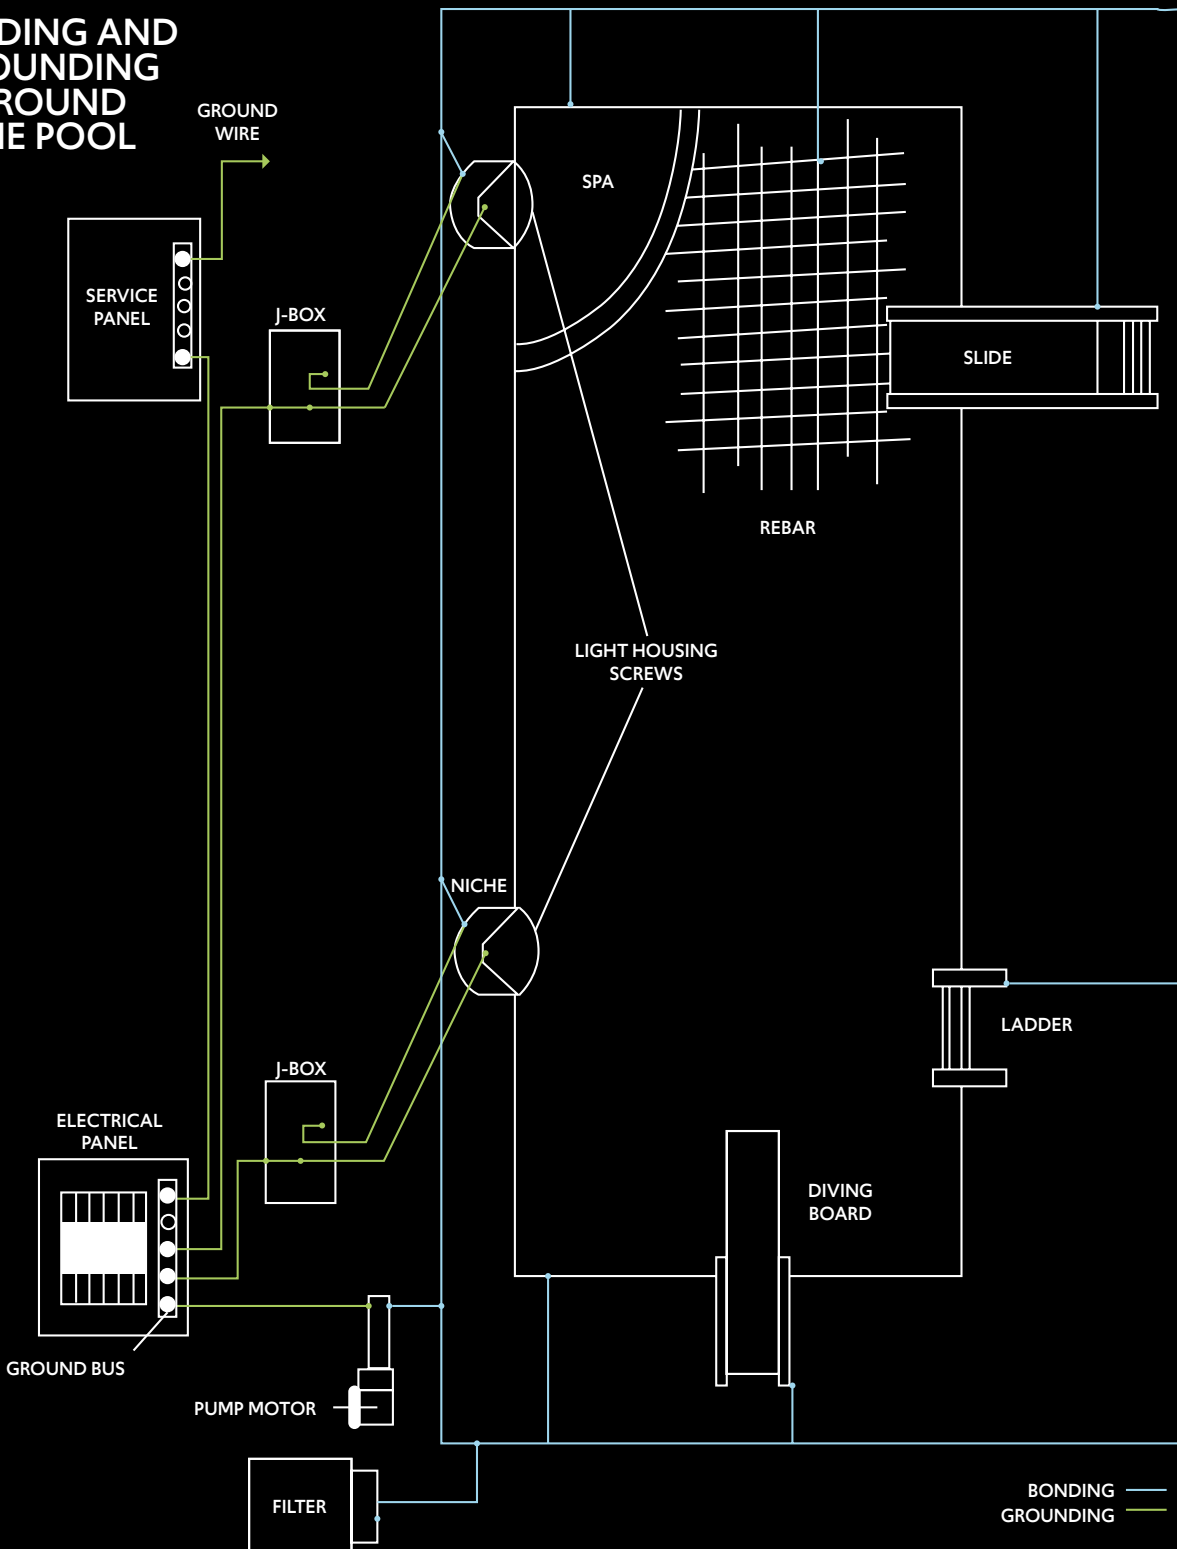

BONDING AND GROUNDING AROUND THE POOL

While bonding and grounding both serve to prevent electrical current from going where it shouldn't and endangering swimmers, they do this in two different ways. As the name implies, bonding attaches all metallic elements within 5 feet of the pool so that their voltage or "electrical potential" evens out from one item to the other, thus preventing current from looking for a conductor. Here, bonding is denoted by the blue lines. Grounding protects against a possible fault in the electrical system. It means to electrically attach a piece of equipment to earth ground. It causes the circuit breaker to trip and turn off the equipment in the event of a short or fault. The green lines in the chart indicate grounding. Always consult your local code to determine which version of the National Electrical Code has been adopted in the jurisdiction. The code is updated every three years, but must be adopted locally. This means that some areas allow No. 8 copper wires for some aspects of bonding, while others will require copper grids, for instance.