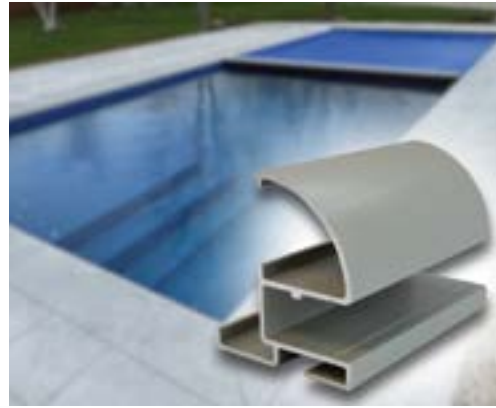

Contact: astel-lighting.com

AUTOMATIC POOLS COVERS

Automatic Pool Covers now offers a new pool coping option for specifically for fiberglass pools. These new coping kits have a flat bottom edge, giving installers more flexibility when installing on fiberglass pool walls. Coping comes in two options, standard 22-foot lengths, allowing for fewer seams and coping clips.