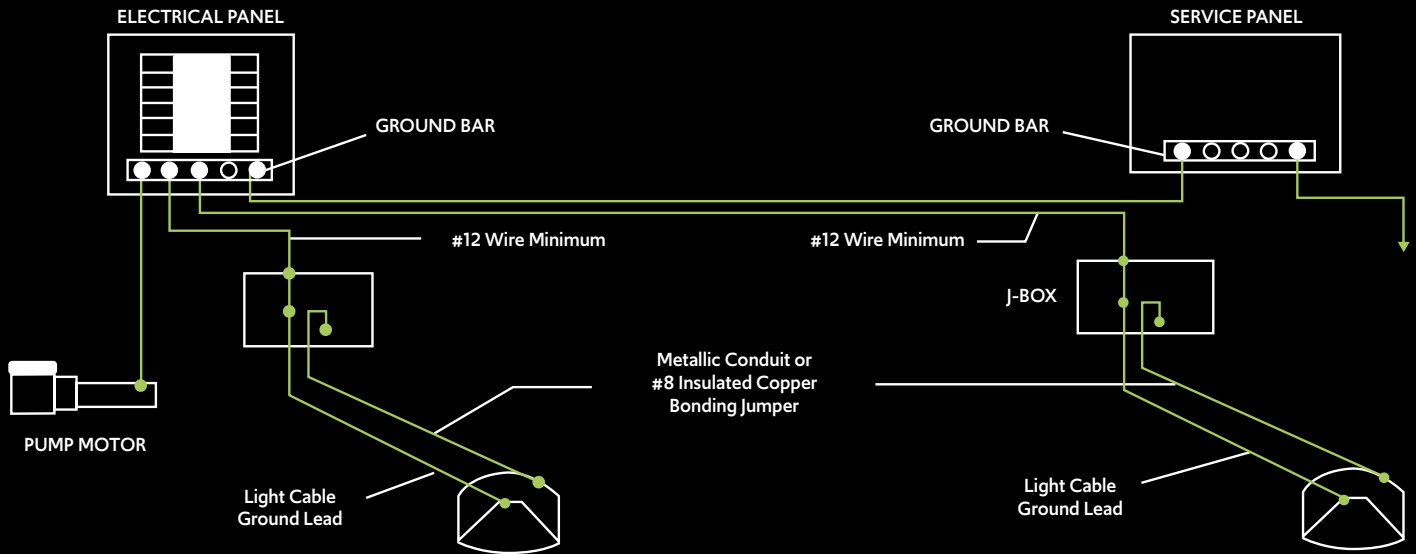

Artistry In Mosaics

ArtistryInMosaics.com | (877) 777-1393 | No Cost Samples Available

BONDING AND GROUNDING AROUND THE POOL

While bonding and grounding both serve to prevent electrical current from going where it shouldn't and endangering swimmers, they do this in two different ways. As the name implies, bonding attaches all metallic elements within 5 feet of the pool so that their voltage or "electrical potential" evens out from one item to the other, thus preventing current from looking for a conductor. Here, bonding is denoted by the blue lines. Grounding protects against a possible fault in the electrical system. It means to electrically attach a piece of equipment to earth ground. It causes the circuit breaker to trip and turn off the equipment in the event of a short or fault. The green lines in the chart indicate grounding. Always consult your local code to determine which version of the National Electrical Code has been adopted in the jurisdiction. The code is updated every three years, but must be adopted locally. This means that some areas allow No. 8 copper wires for some aspects of bonding, while others will require copper grids, for instance.

GROUNDING

In this grounding schematic, wires run through the same conduit as the current-carrying conductors and to the circuit-breaker panel. They then attach to the ground bus bar in the circuit-breaker panel, which is connected to earth ground.